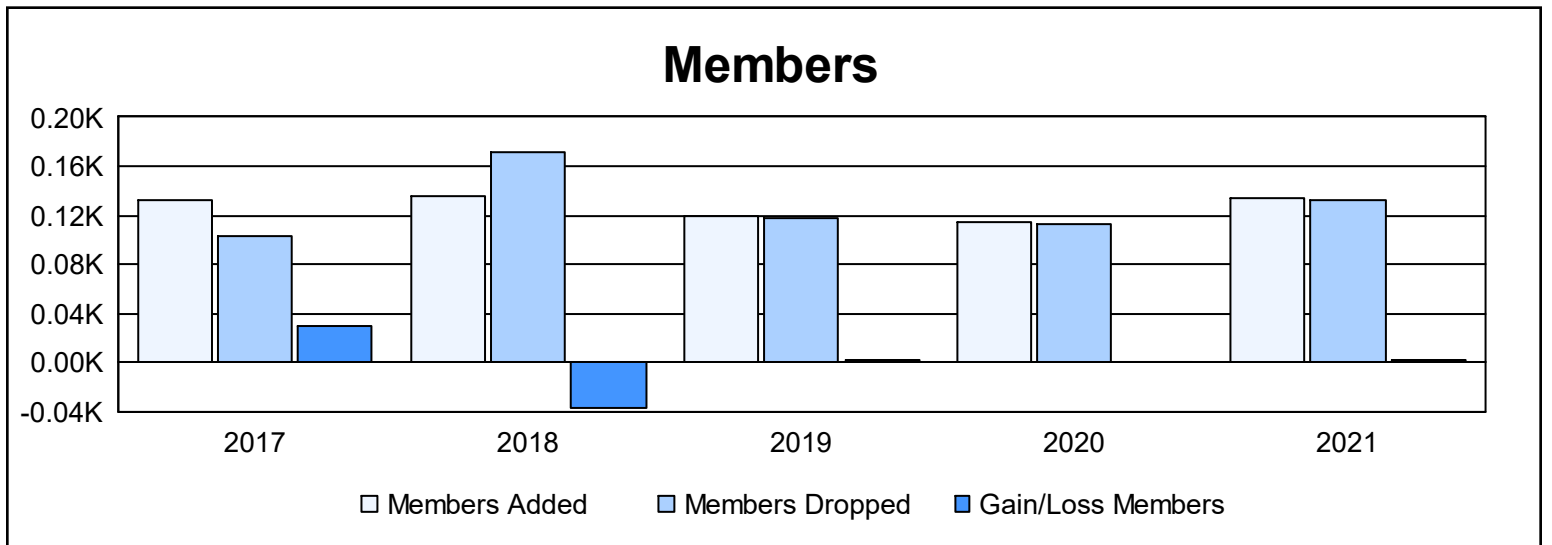

Year	New Clubs	Dropped Clubs	Gain/ Loss Clubs	New Members	Charter Members	Reinstate Members	Transfer Members	Total Member Added	Total Members Dropped	Gain/ Loss Members
2016-2017	0	0	0	120	1	7	4	132	103	29
2017-2018	0	2	-2	119	0	3	13	135	172	-37
2018-2019	0	1	-1	117	0	0	3	120	118	2
2019-2020	1	1	0	88	21	3	2	114	113	1
2020-2021	2	0	2	62	63	3	6	134	132	2
<b>Average</b>	<b>1</b>	<b>1</b>	<b>0</b>	<b>101</b>	<b>17</b>	<b>3</b>	<b>6</b>	<b>127</b>	<b>128</b>	<b>-1</b>

### Membership Composition June 2021 Cumulative