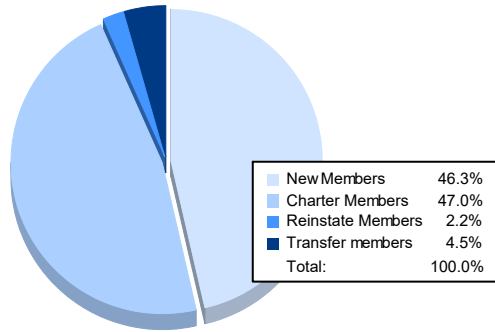

Year	New Clubs	Dropped Clubs	Gain/ Loss Clubs	New Members	Charter Members	Reinstate Members	Transfer Members	Total Member Added	Total Members Dropped	Gain/ Loss Members
2016-2017	0	0	0	120	1	7	4	132	103	29
2017-2018	0	2	-2	119	0	3	13	135	172	-37
2018-2019	0	1	-1	117	0	0	3	120	118	2
2019-2020	1	1	0	88	21	3	2	114	113	1
2020-2021	2	0	2	62	63	3	6	134	132	2
<b>Average</b>	<b>1</b>	<b>1</b>	<b>0</b>	<b>101</b>	<b>17</b>	<b>3</b>	<b>6</b>	<b>127</b>	<b>128</b>	<b>-1</b>

### Membership Composition June 2021 Cumulative