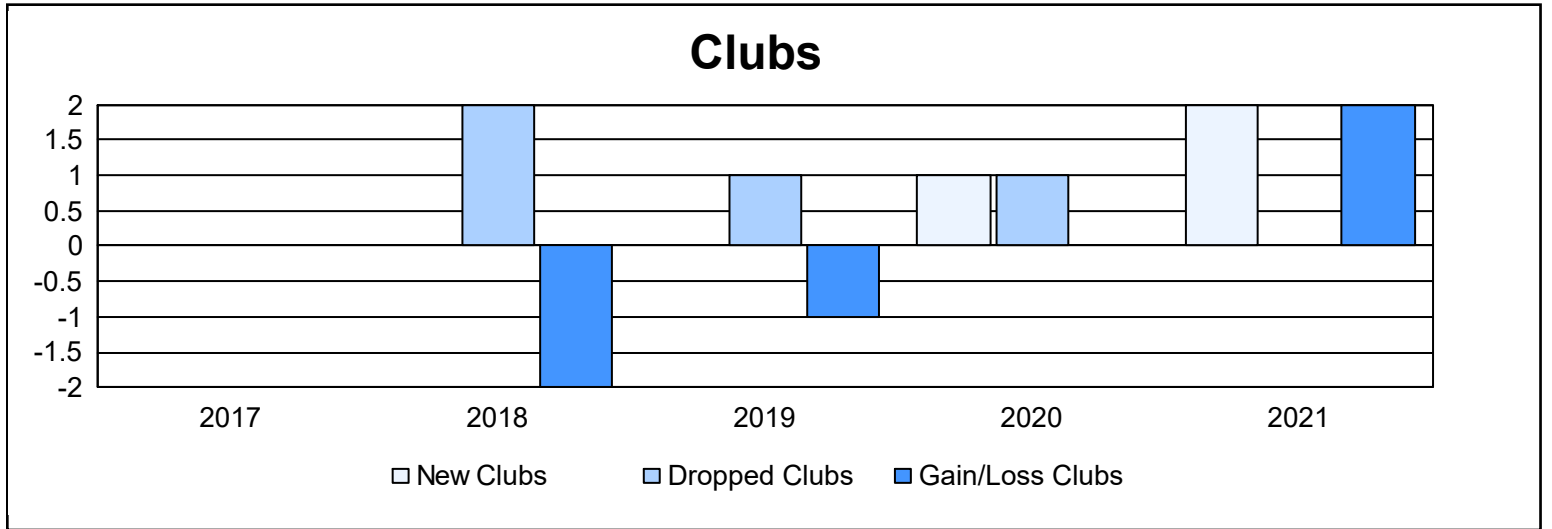

Year	New Clubs	Dropped Clubs	Gain/ Loss Clubs	New Members	Charter Members	Reinstate Members	Transfer Members	Total Member Added	Total Members Dropped	Gain/ Loss Members
2016-2017	0	0	0	120	1	7	4	132	103	29
2017-2018	0	2	-2	119	0	3	13	135	172	-37
2018-2019	0	1	-1	117	0	0	3	120	118	2
2019-2020	1	1	0	88	21	3	2	114	113	1
2020-2021	2	0	2	62	63	3	6	134	132	2
<b>Average</b>	<b>1</b>	<b>1</b>	<b>0</b>	<b>101</b>	<b>17</b>	<b>3</b>	<b>6</b>	<b>127</b>	<b>128</b>	<b>-1</b>

### Membership Composition June 2021 Cumulative